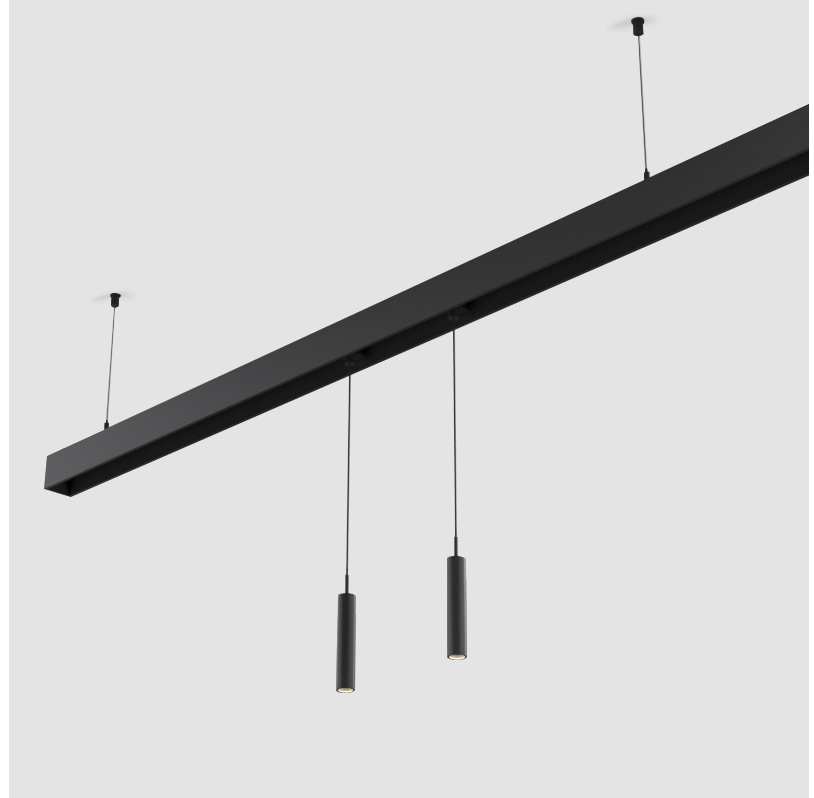

G-50 CHANNEL SUSPENSION

A3G50-SUS-SYS

base number

1. To build a product code in our configurator select the specify button on the base model # product page
2. To build a manual product code on this datasheet choose from the options listed below in blue font and add the suffix to the base model #

GENERAL

Series: G-50 Channel
Brand: Prolicht
Division: Architectural
Mounting Type: Suspension
Mounting Location: Ceiling
Subcategory: Modular Systems

PHYSICAL

Fixture Finish: SSR / BKV / CWI / CRY / HAB / UFT / ITA / RUA / FTG / MYG / LOD / PUS / FRO / FUP / KIA / POP / BLS / SPG / MEY / GOH / GUM / CHC / COM / ABZ / JAG / OBR / MOS / ROR

ELECTRICAL

Lamp Type: LED (Zhaga Standard)
Dimming: 0-10V Dimming
Driver Included: No
Driver Type: Constant Voltage - Universal
Input Voltage (V): 120 - 277
Constant Voltage (V): 48

LED

Upon Request: Color Temperature

OPTICAL

Upon Request: Special Beam Angle

RATINGS AND CERTIFICATIONS

Certified By: Certified for North American Standards
IP rating: IP20